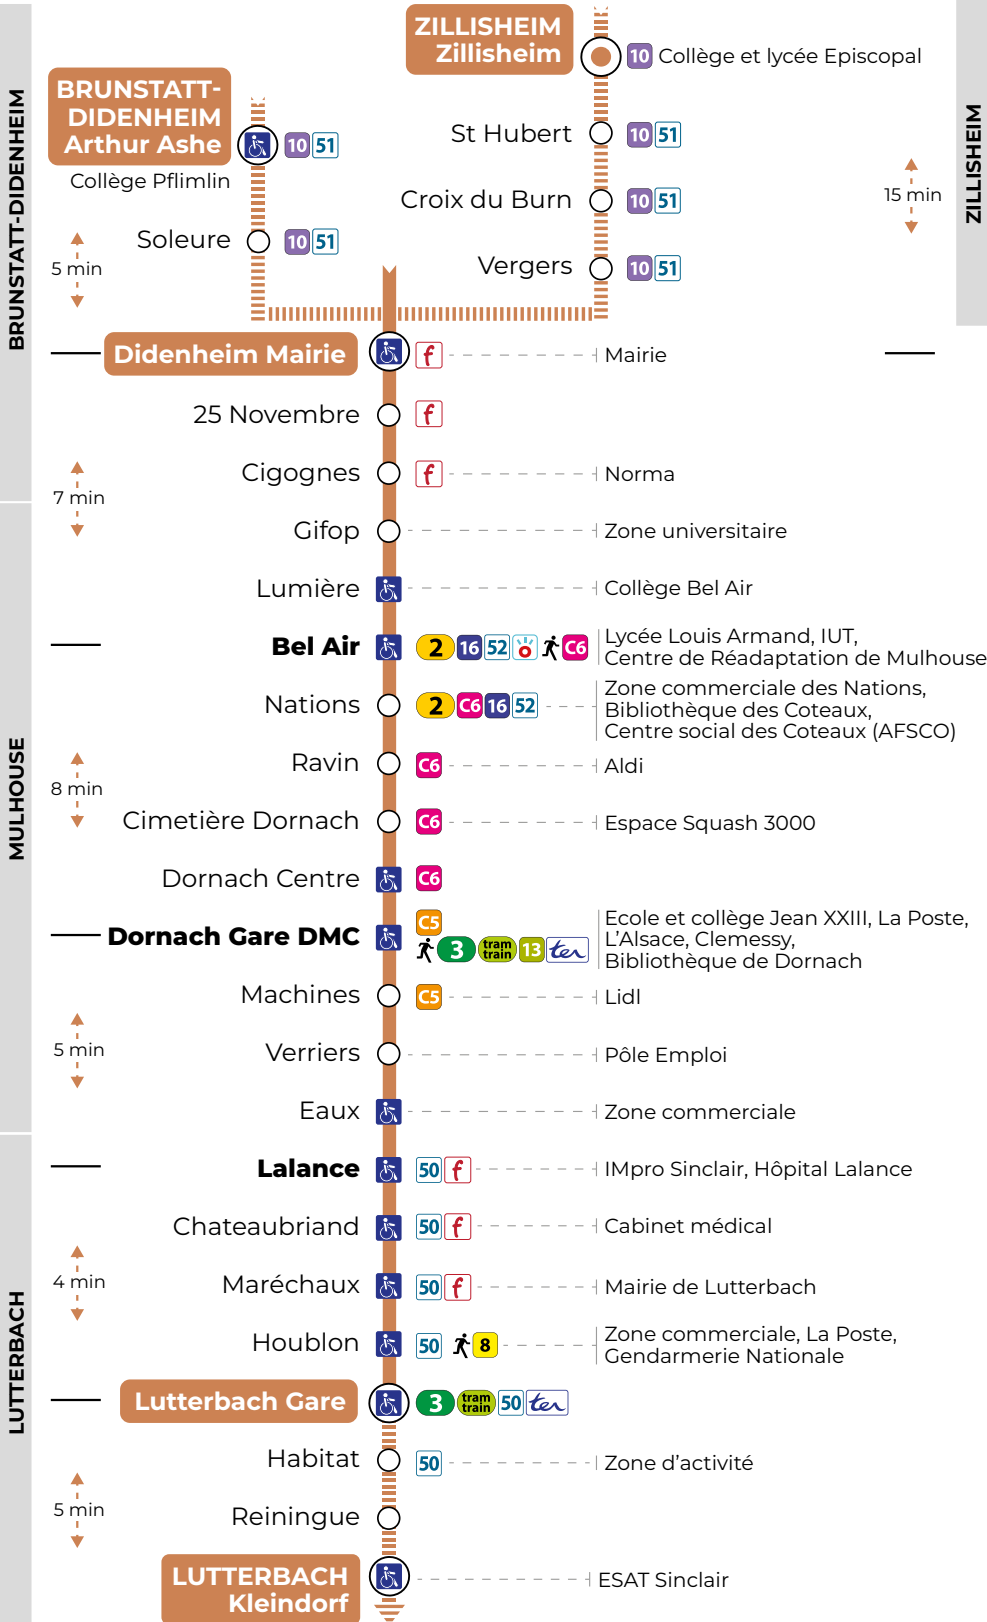

! Les horaires sont donnés à titre indicatif. Ils dépendent des aléas de circulation (travaux, embouteillages...). Pour connaître vos horaires en temps réel, flashez le QR code à votre arrêt ou consultez le site www.solea.info ou l'application Soléa. Merci de votre compréhension.

Du lundi au vendredi en période scolaire

Montag bis Freitag in der Schulzeit
Monday to Friday in school period

Table of departure and arrival times for Monday to Friday during school period.

Table of departure and arrival times for Monday to Friday during school holidays.

Table of departure and arrival times for Saturday and Sunday.

Du lundi au vendredi en vacances scolaires

Montag bis Freitag während der Schulfreien
Monday to Friday during school holidays

Table of departure and arrival times for Monday to Friday during school holidays.

Table of departure and arrival times for Monday to Friday during school holidays.

Samedi Samstag / Saturday

Table of departure and arrival times for Saturday.

Table of departure and arrival times for Saturday.